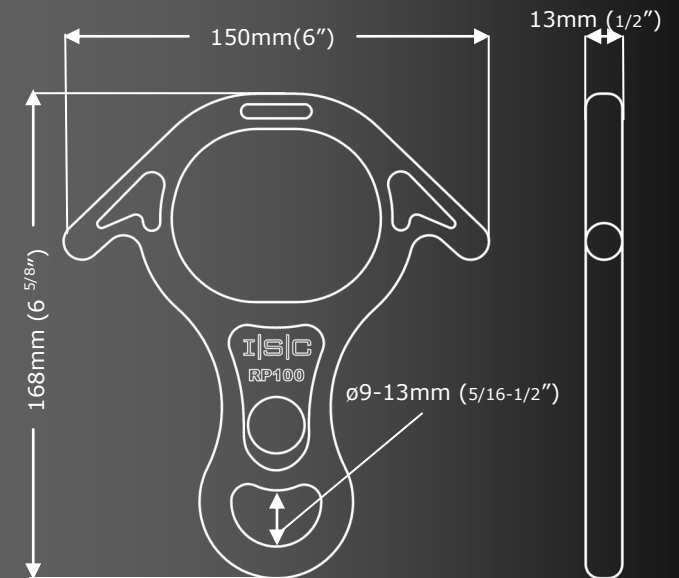

## Data Sheet

climb. work. rescue.

<b>Weight</b>	196g (7oz)
<b>Body Material</b>	Aluminium
<b>Finish</b>	Anodised
<b>Rope Size</b>	Max 9- 13mm (5/16-1/2")
<b>MBS</b>	35kN (7868lbf)